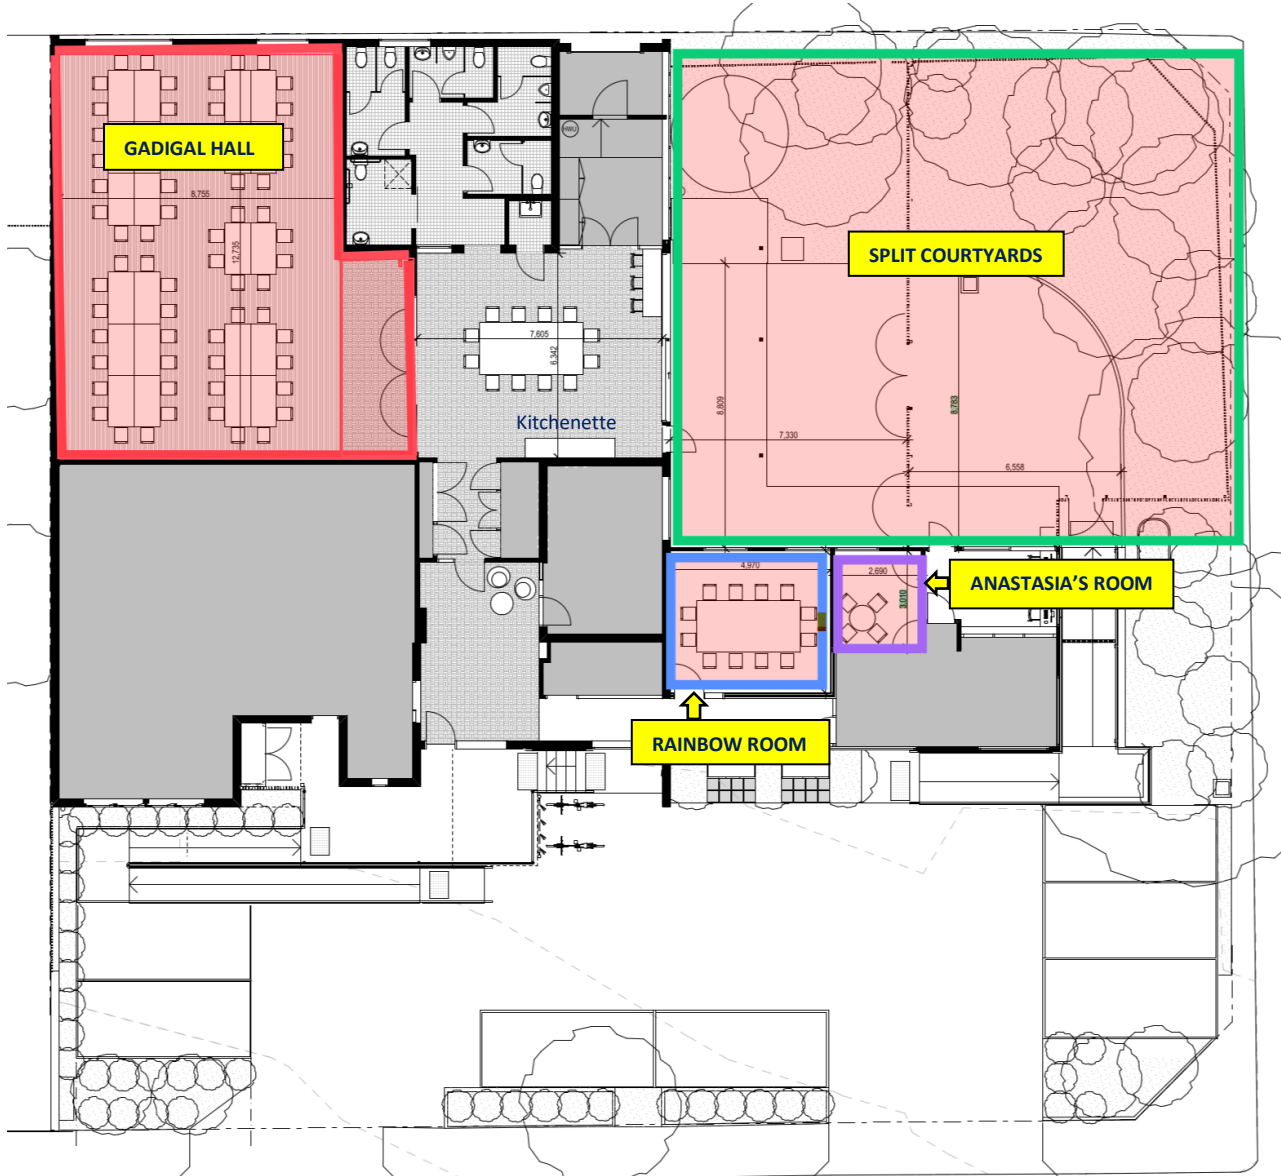

# Spaces Available for Hire

**11-13 Darley Street, Newtown NSW 2042**

## Measurements and Seating Capacity

Room Name	Capacity	Size	Suited to	Access Via
Gadigal Hall	64 classroom style, 96 theatre style	8.75m (W) x 12.38m (L)	Conferences, dance classes, movie screenings, meetings, book launches, Celebrations .....	Room Hire Main Entrance (left ramp)
Rainbow Room	18 Maximum, 12 comfortably	4.97m (W) x 4.41m (L)	Meetings, small yoga groups, classroom style events .....	Room Hire Main entrance (left ramp)
Anastasia's Room	4 to 5 seated	2.69m (W) x 3.0m (W)	Interviews, counselling, small meetings, 1:1 music lessons .....	Side Gate (right ramp)
Courtyard/s	100+	Approx 16m (W) x 12m (L)	Celebrations, outdoor events, children's parties, Small markets .....	Side Gate (right ramp)