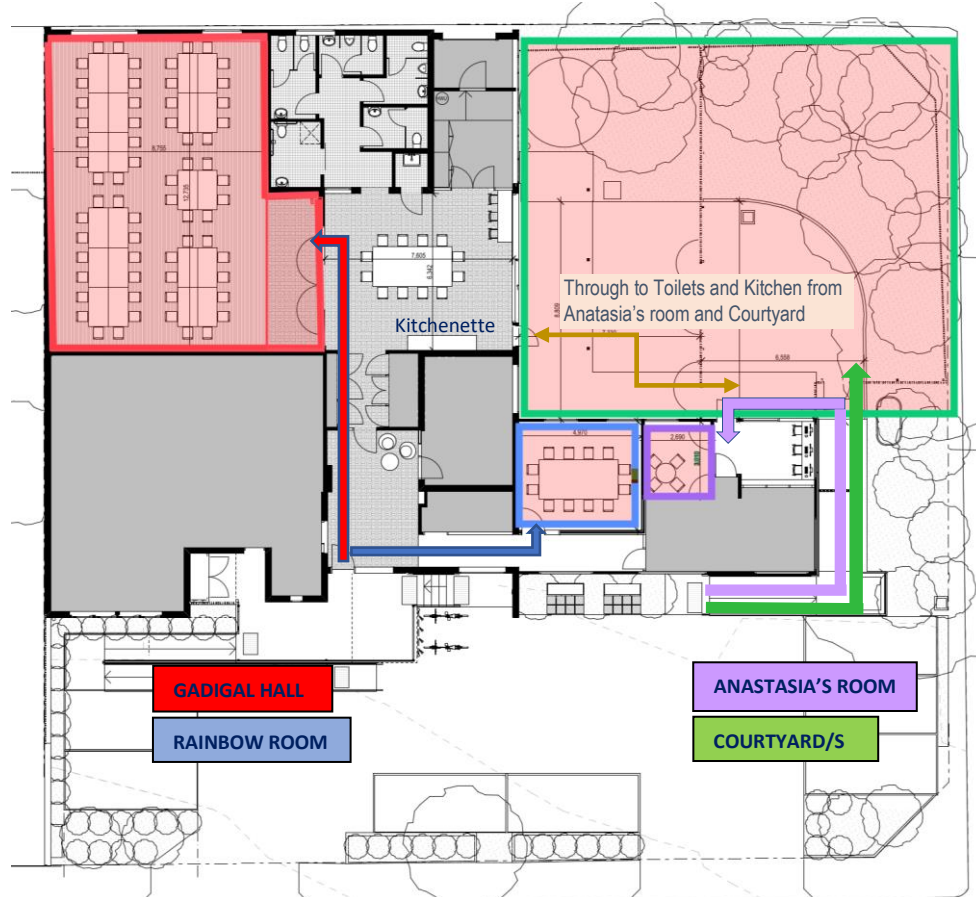

# Access to Meeting Spaces

**11-13 Darley Street, Newtown NSW 2042**

## How to access the various spaces at Newtown Neighbourhood Centre

There are two entrances to Newtown Neighbourhood Centre (NNC). Both have access ramps.

1. The ramp/stairs to the left, provide direct access to Gadigal Hall, the Rainbow Room, the kitchen, and the bathrooms.
2. The ramp to the right leads around to the back of the building where you will find a gate providing direct access to the Courtyards. In order to get to Anastasia's Room, you need to go through the gate to the courtyard and enter the building from the rear entrance, directly to the left once through the gate.

### NOTE:

To access the kitchen and bathrooms from Anastasia's Room and the right Courtyard, go through the timber gate in the fence that separates Courtyard 1 and Courtyard 2. The gate is located next to the entrance to Anastasia's Room and can be entered using your PIN code. From here, go straight ahead to the large glass doors that lead to the kitchen and bathrooms. Use your PIN code to access the left single glass door.